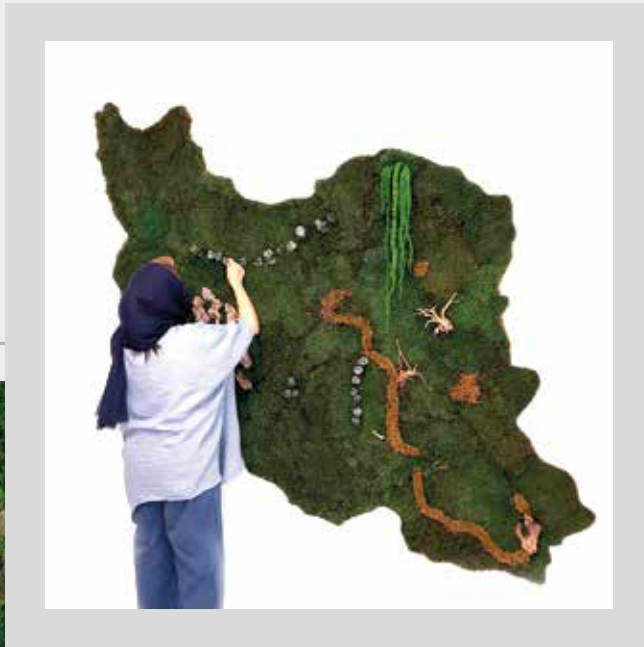

Project name
My Green Iran

Location
Elahie Book city

Size
220*200 cm2

طراحی و اجرای پروژه ایران سبز من
شهر کتاب الهیه