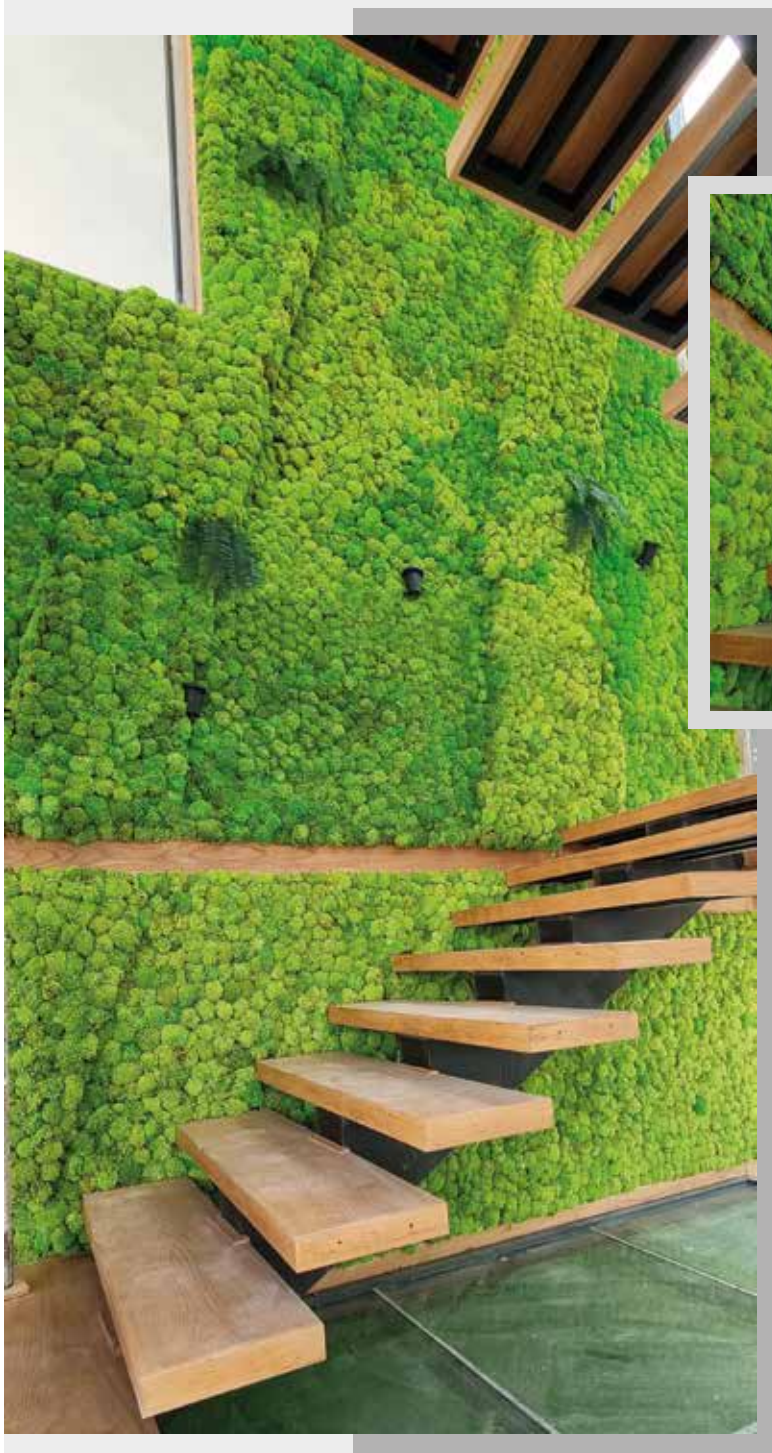

Project name
Green Wall

Location
Kordan Region,
Villa

Size
600*500 cm2

موس وال دیوار سبز
اجرا شده در ویلا ی شخصی - کردان